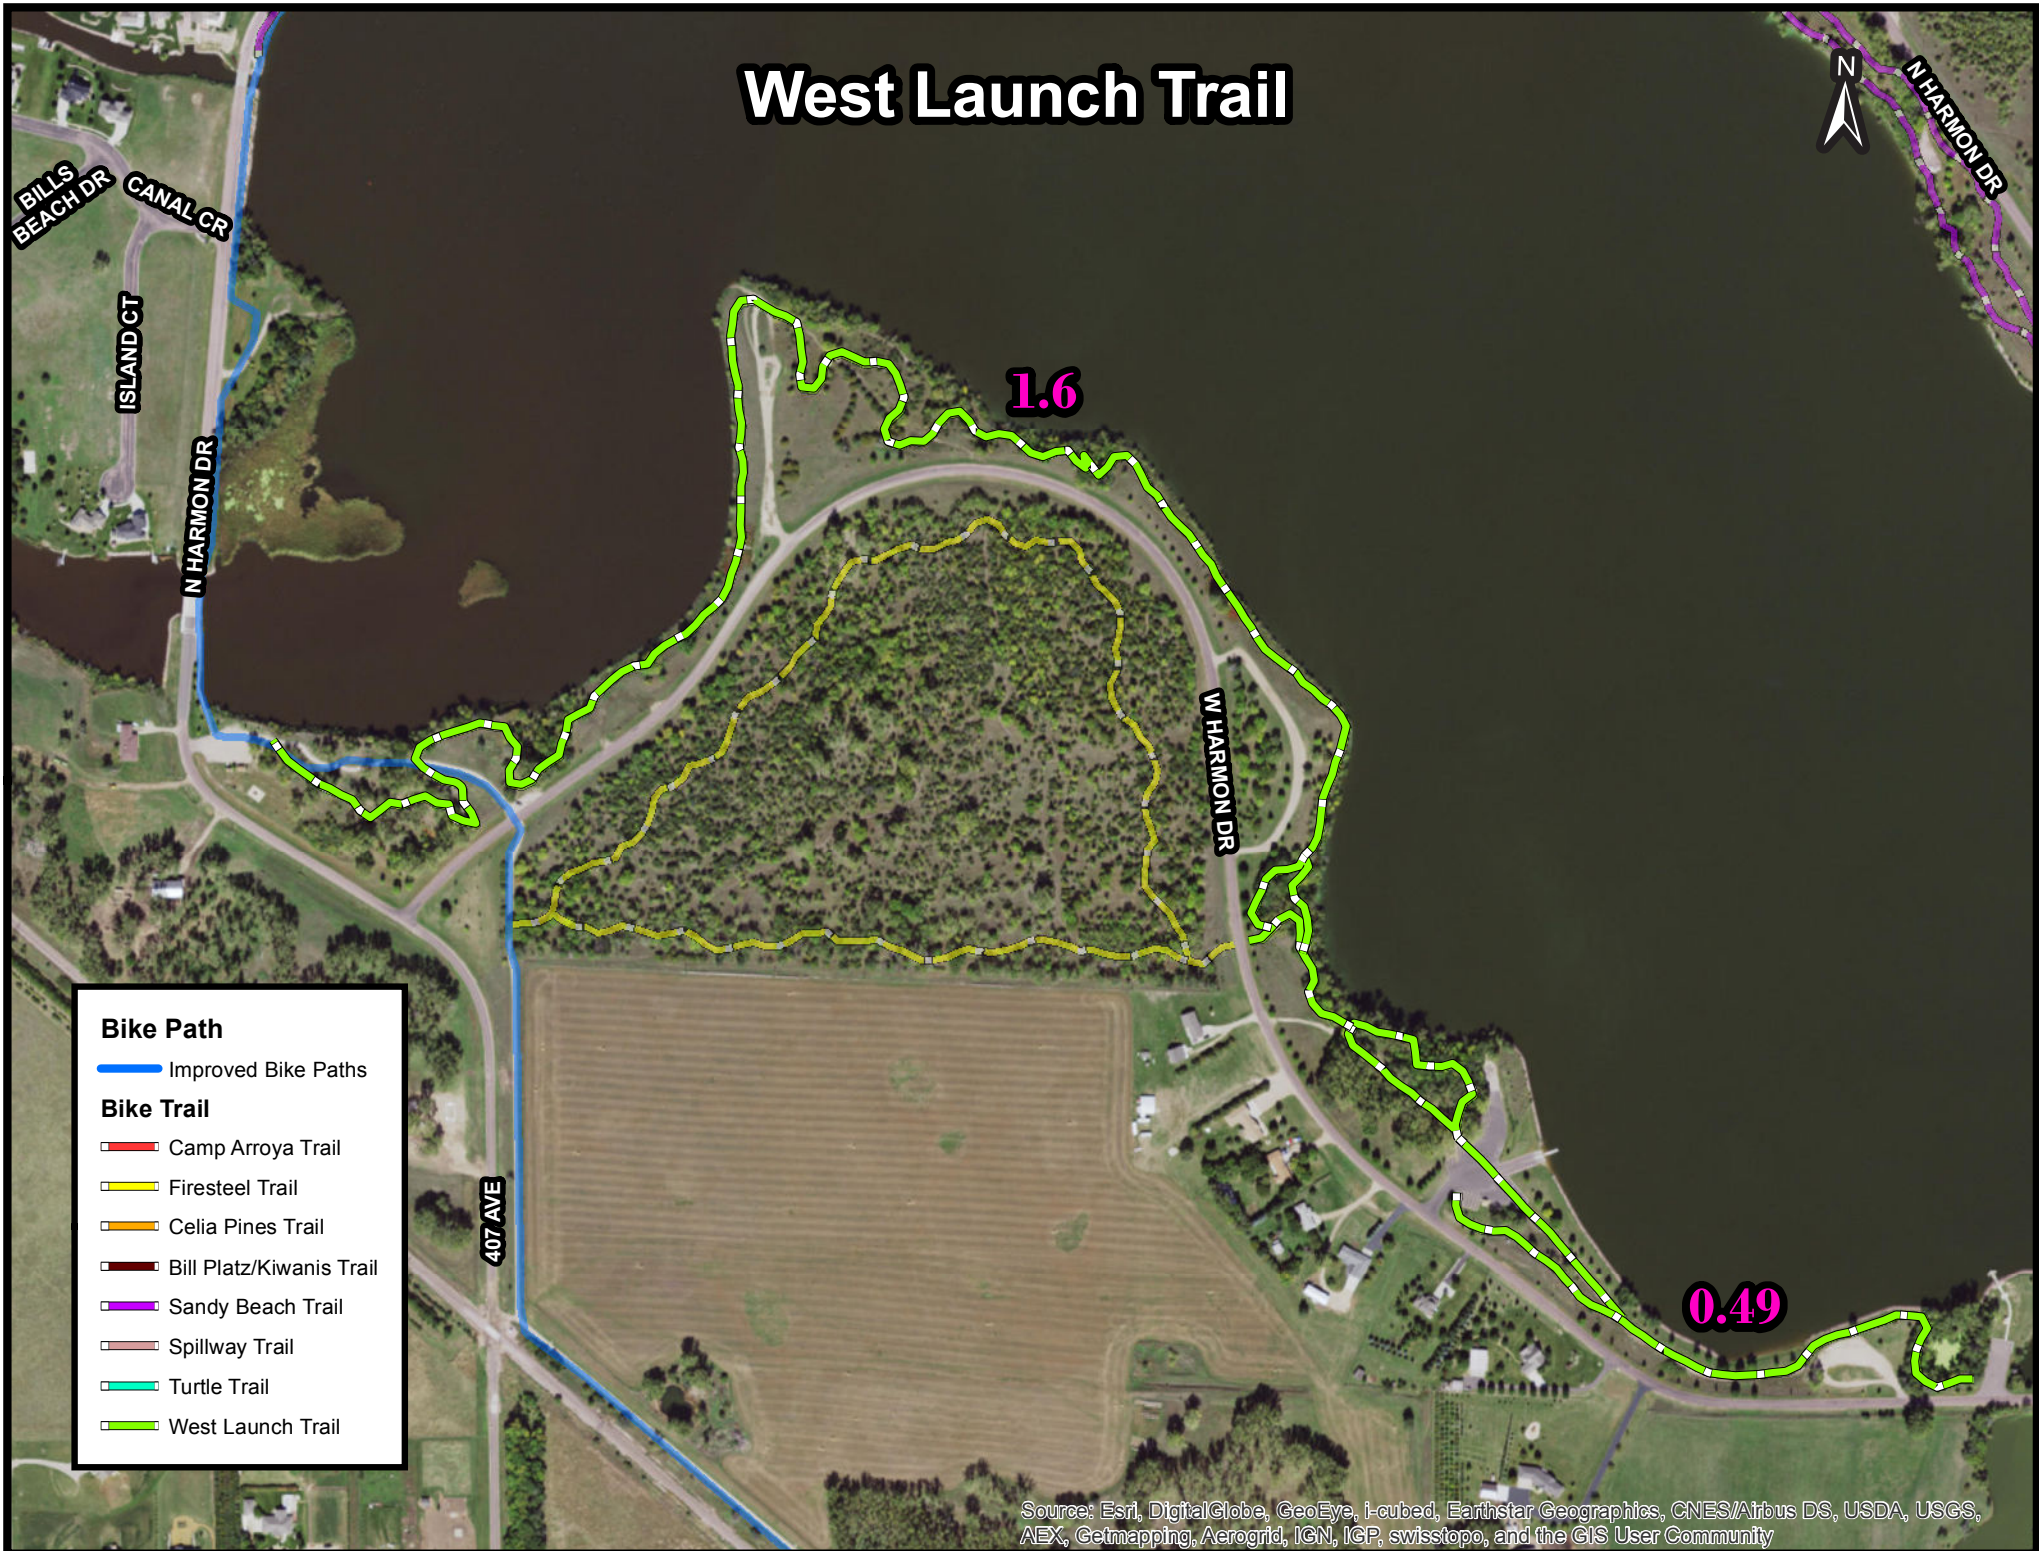

West Launch Trail

1.6

0.49

- Bike Path**
- Improved Bike Paths
- Bike Trail**
- Camp Arroya Trail
 - Firesteel Trail
 - Celia Pines Trail
 - Bill Platz/Kiwanis Trail
 - Sandy Beach Trail
 - Spillway Trail
 - Turtle Trail
 - West Launch Trail

Source: Esri, DigitalGlobe, GeoEye, i-cubed, Earthstar Geographics, CNES/Airbus DS, USDA, USGS, AEX, Getmapping, Aerogrid, IGN, IGP, swisstopo, and the GIS User Community