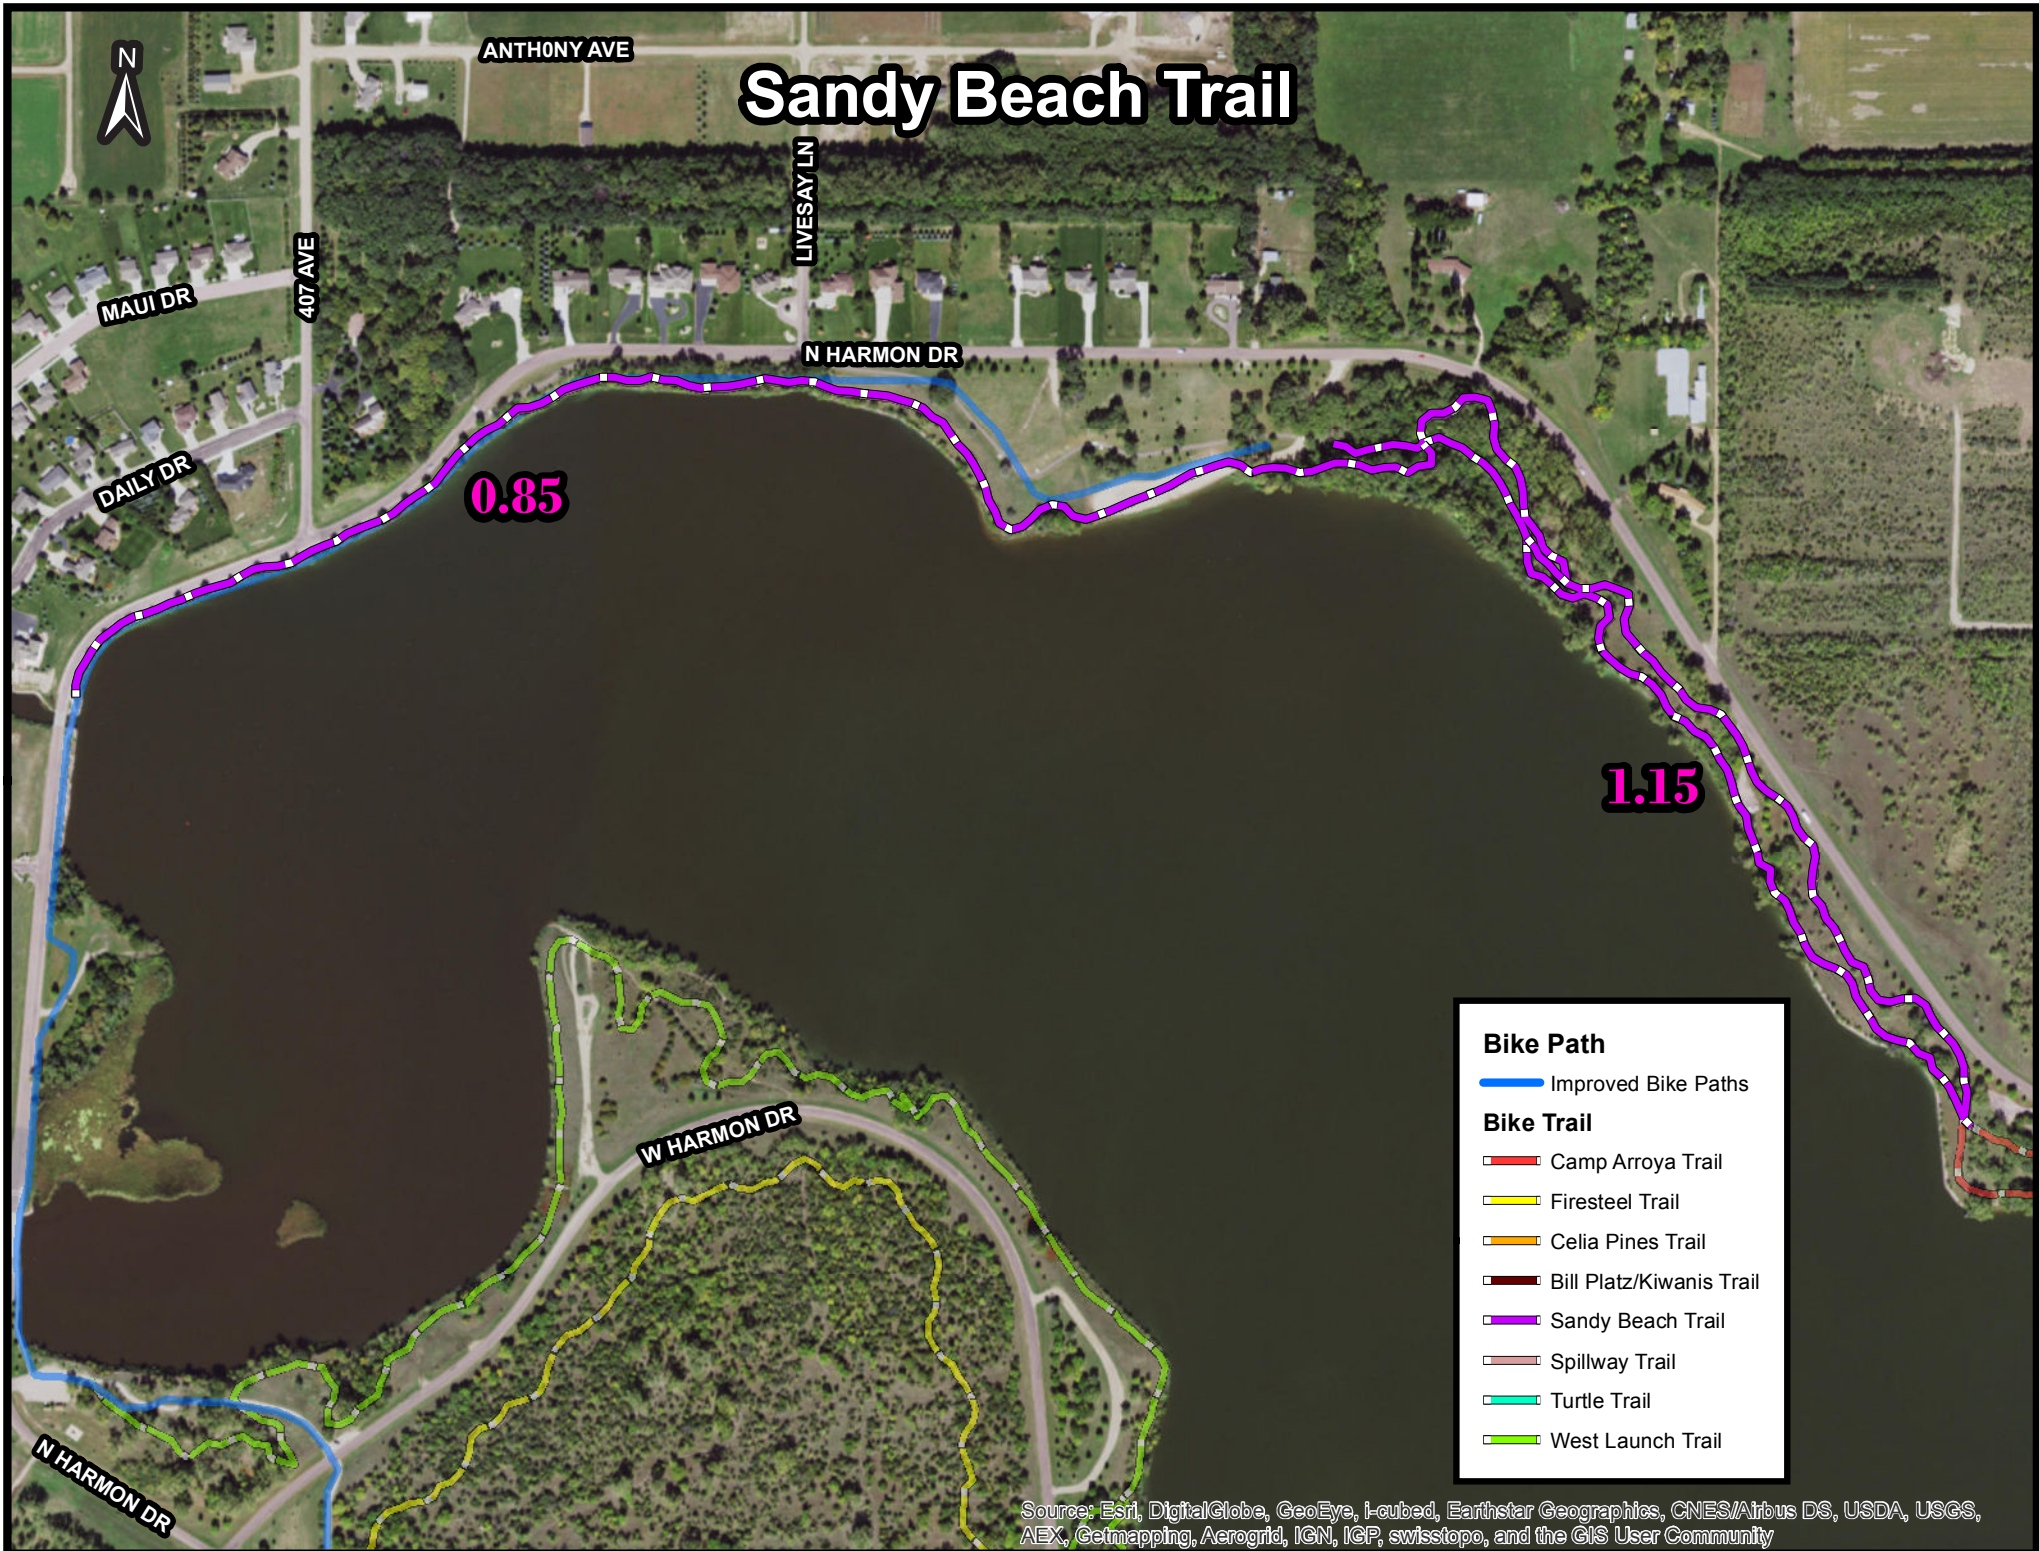

Sandy Beach Trail

Bike Path

- Improved Bike Paths

Bike Trail

- Camp Arroya Trail
- Firesteel Trail
- Celia Pines Trail
- Bill Platz/Kiwanis Trail
- Sandy Beach Trail
- Spillway Trail
- Turtle Trail
- West Launch Trail