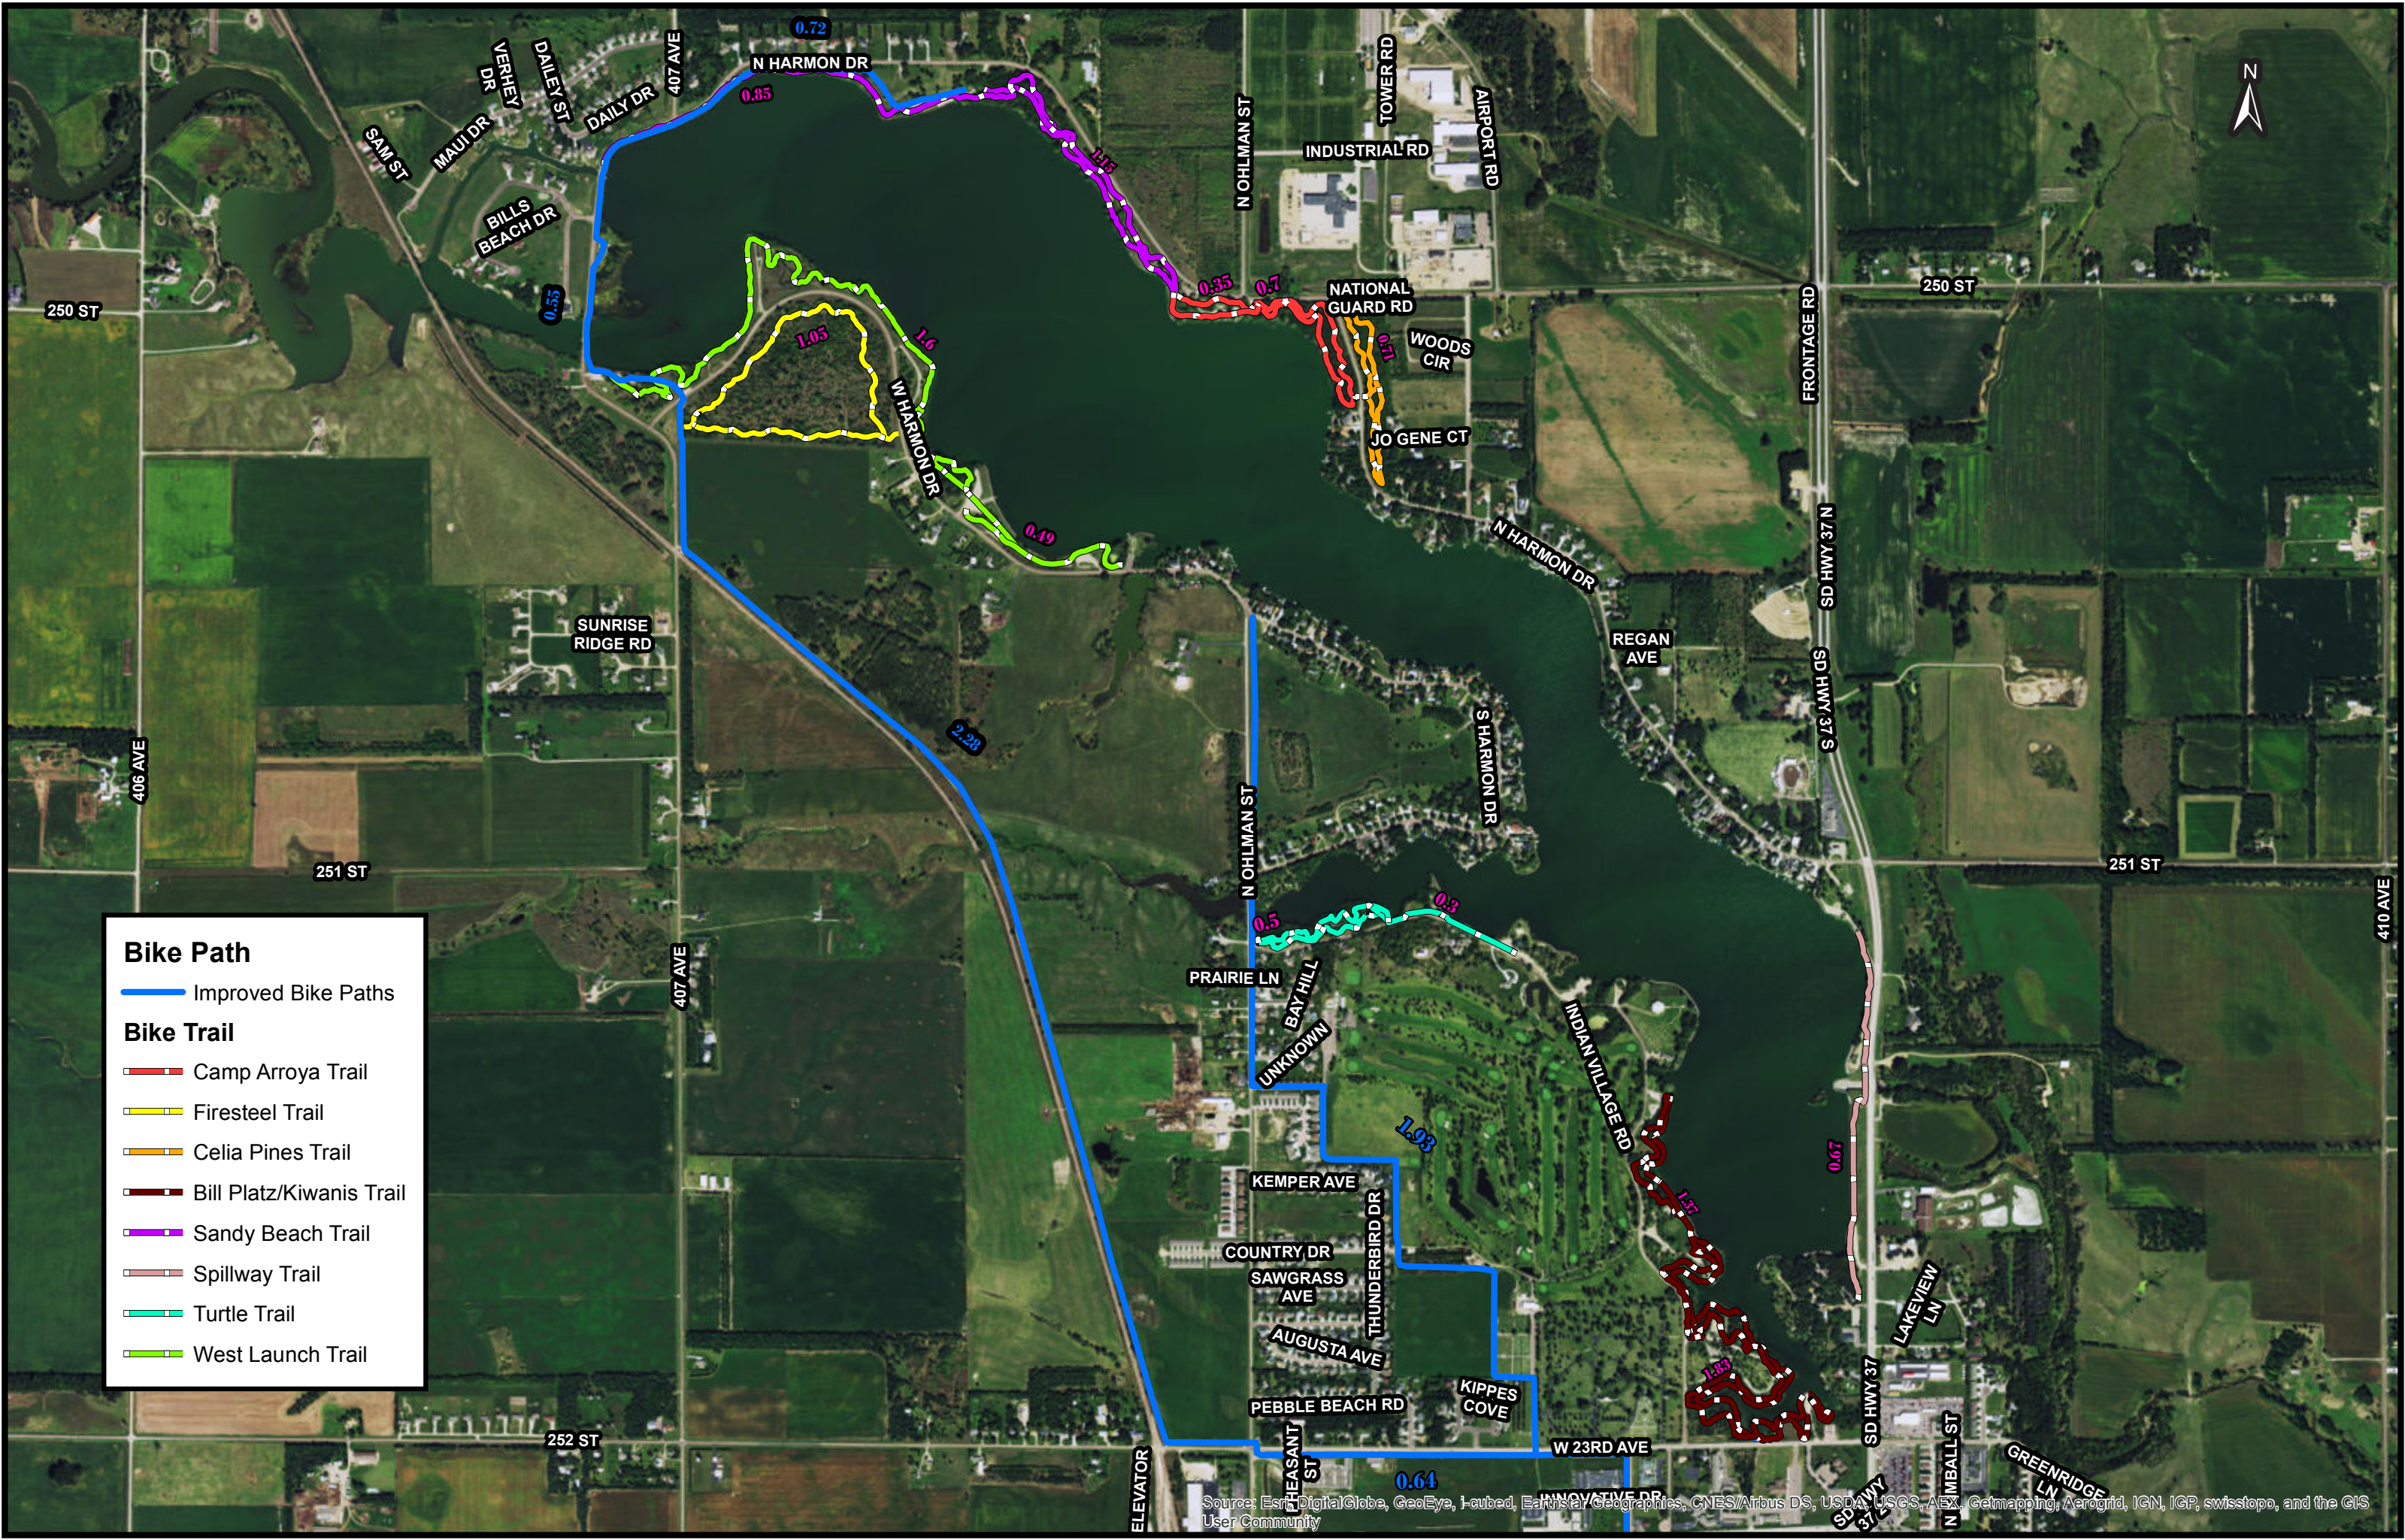

Bike Path

- Improved Bike Paths

Bike Trail

- Camp Arroya Trail
- Firesteel Trail
- Celia Pines Trail
- Bill Platz/Kiwanis Trail
- Sandy Beach Trail
- Spillway Trail
- Turtle Trail
- West Launch Trail

Source: Esri, DigitalGlobe, GeoEye, i-cubed, Earthstar Geographics, CNES/Airbus DS, USDA, USGS, AeroGRID, IGN, IGP, swisstopo, and the GIS User Community