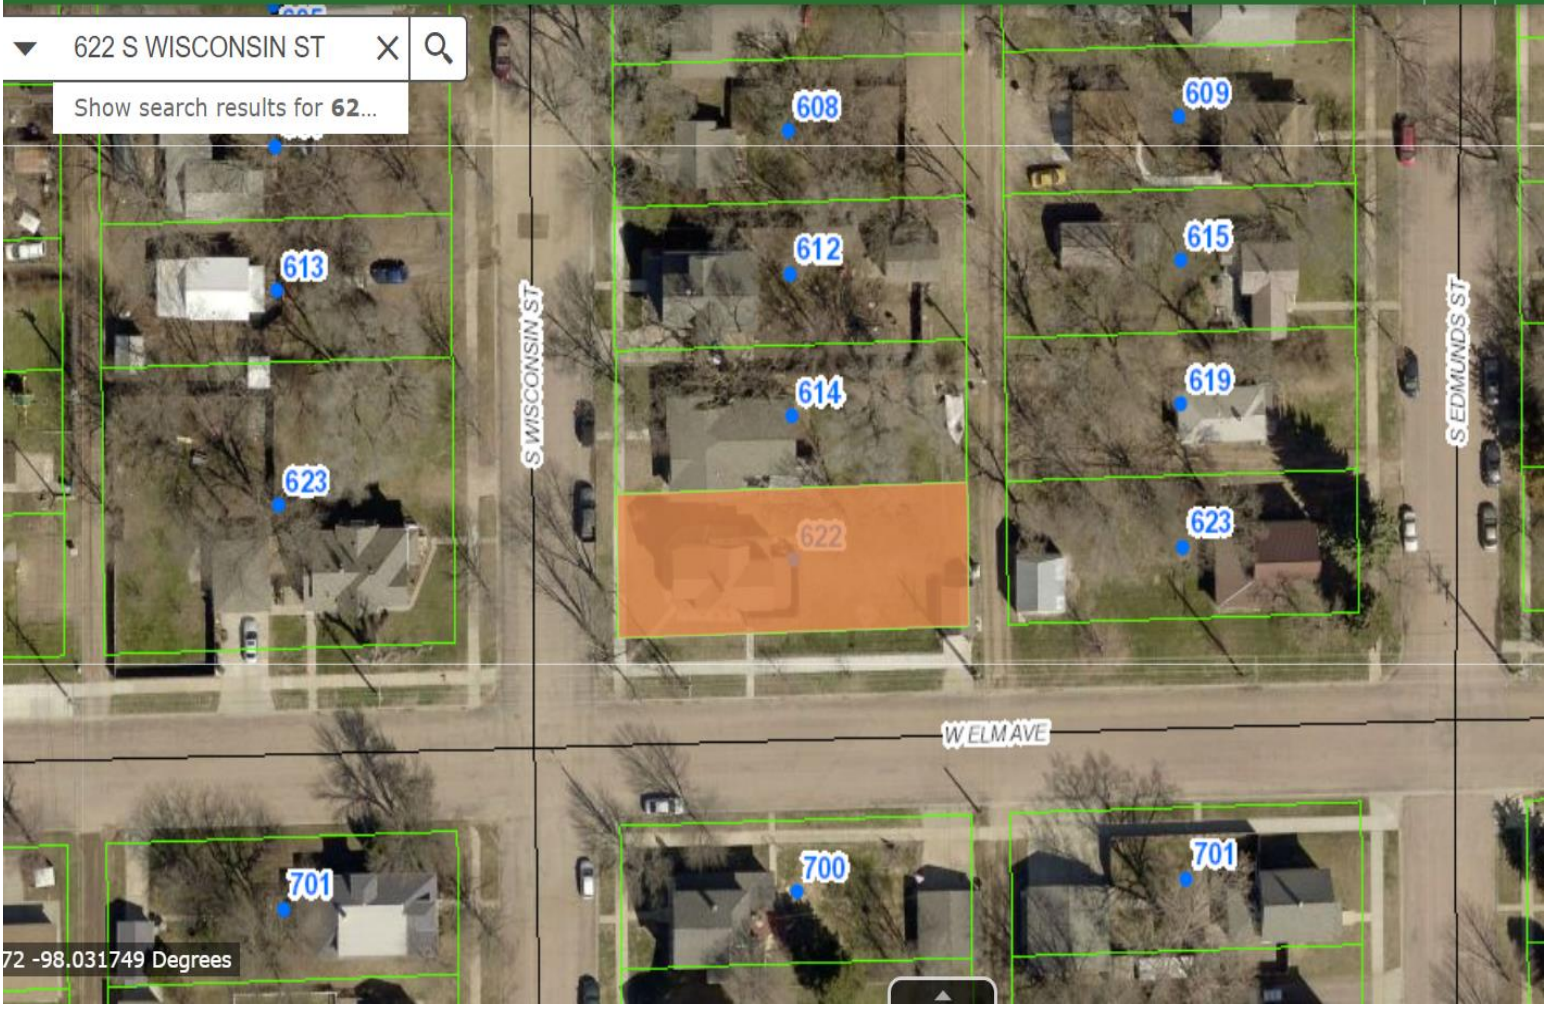

# DAVISON COUNTY WEB VIEWER

▼ 622 S WISCONSIN ST X Q

Show search results for 62...

72 -98.031749 Degrees