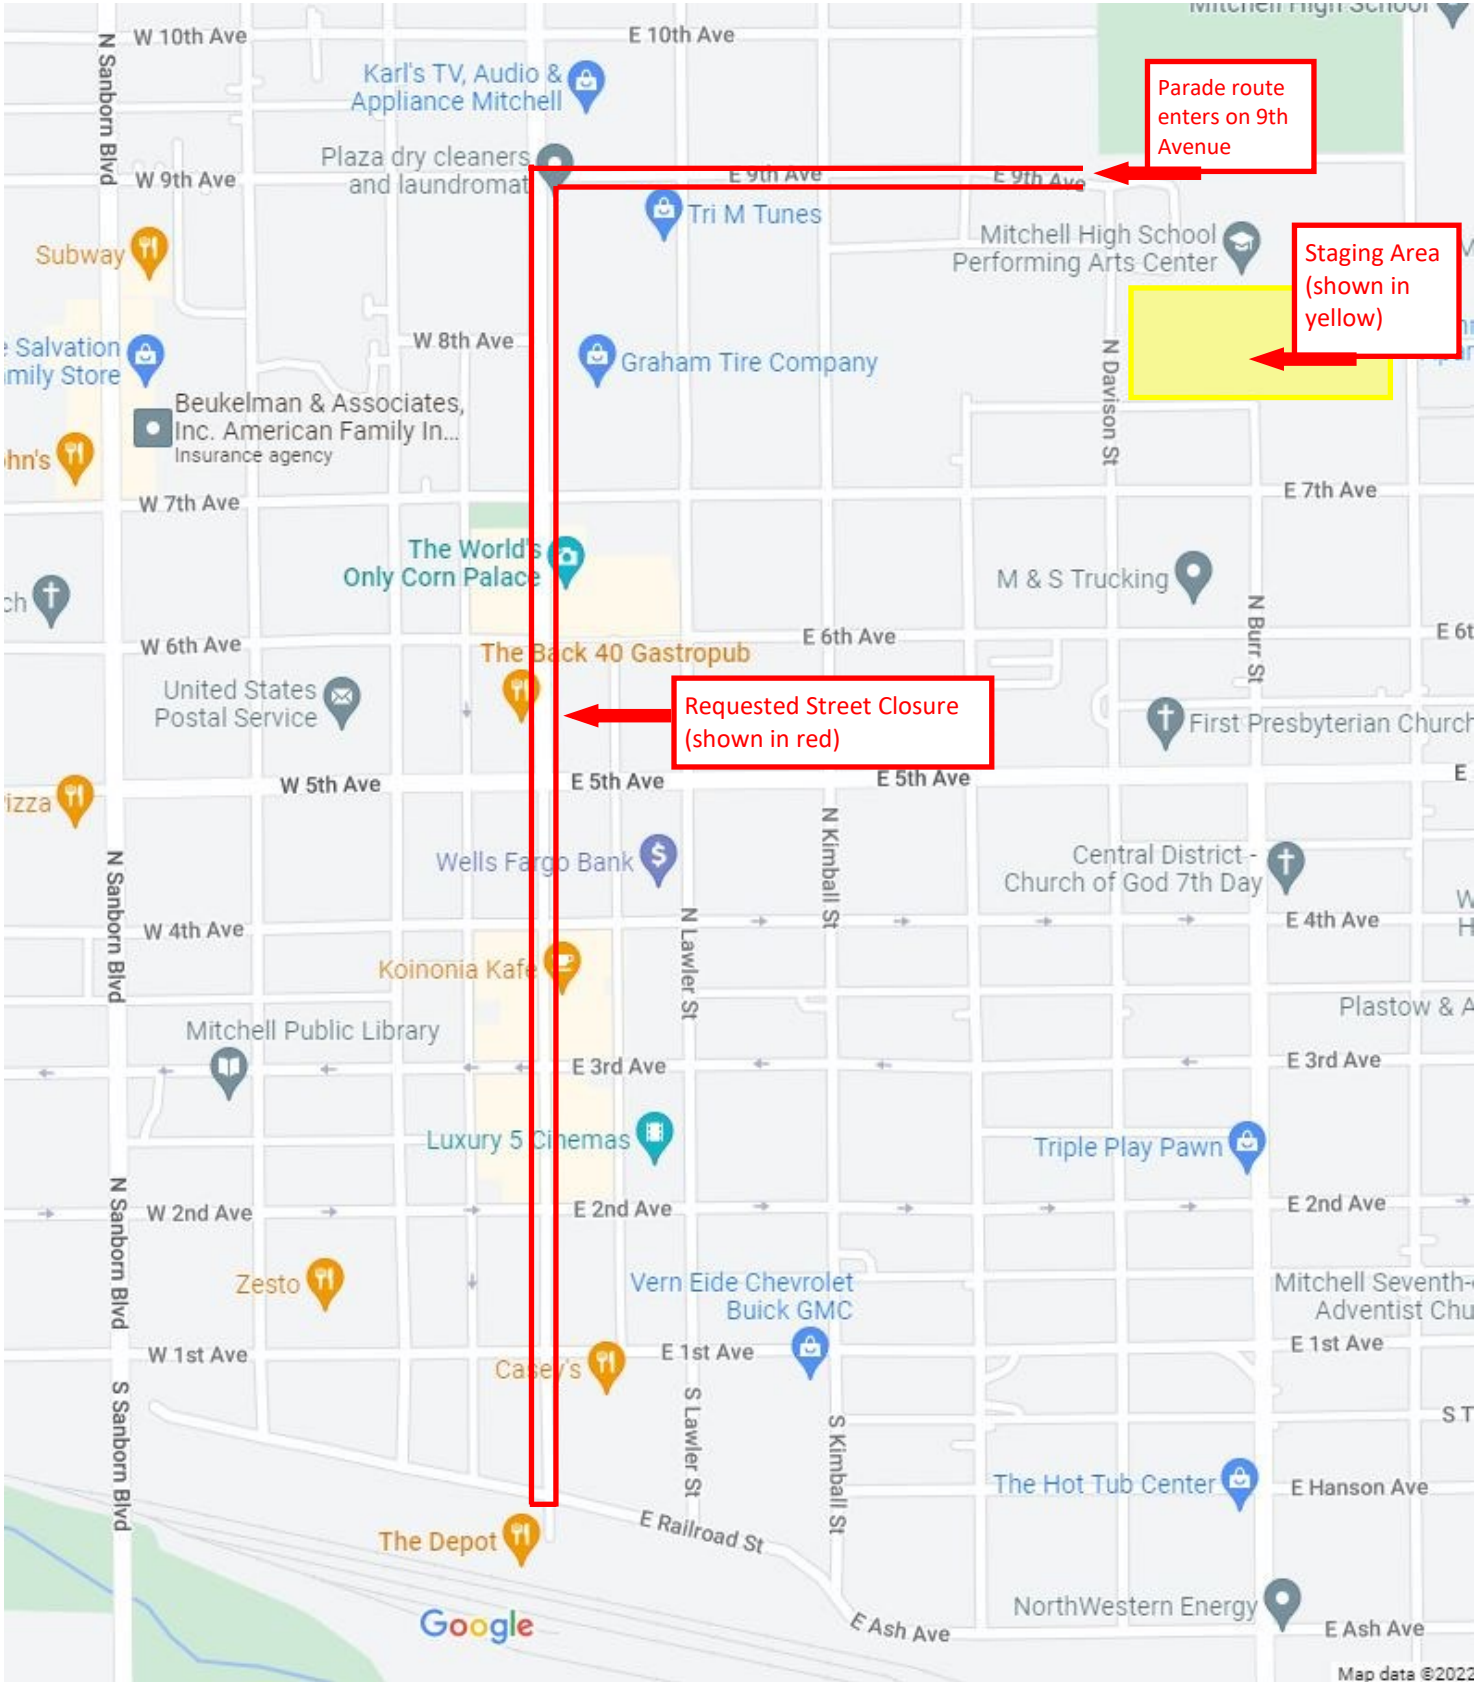

DWU Parade Route #1

DWU Parade Route #2

Staging Area
(shown in yellow)

Parade route enters on 7th
Avenue

Requested Street Closure
(shown in red)

DWU Parade Route #3

DWU Parade Route #4

Staging Area
(shown in
yellow)

Parade route enters on 7th
Avenue from N. Davison St.

Requested Street Closure
(shown in red)