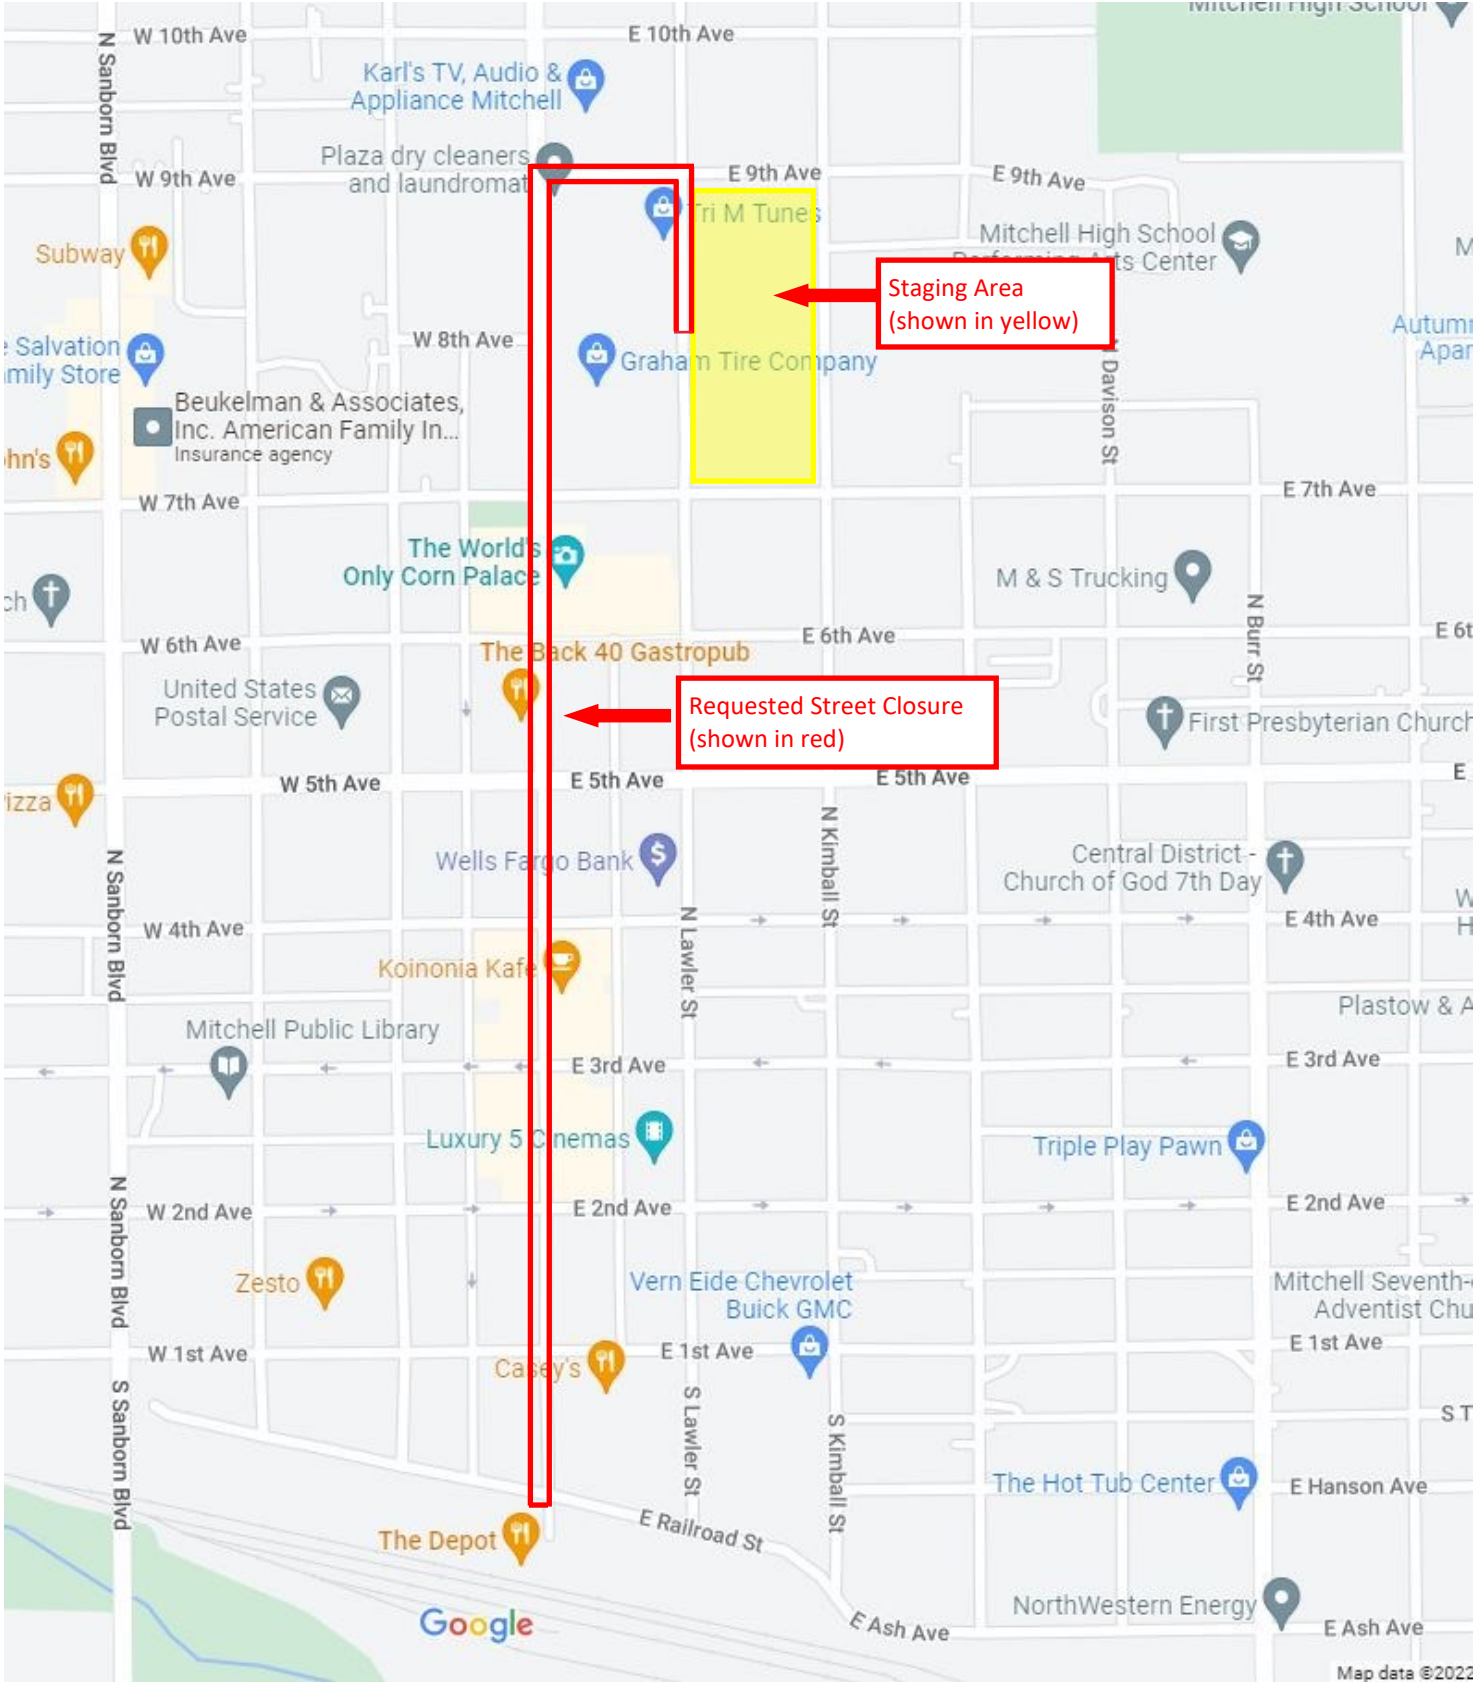

DWU Parade Route #1

DWU Parade Route #2

Staging Area
(shown in yellow)

Parade route enters on 7th
Avenue

Requested Street Closure
(shown in red)

DWU Parade Route #3

DWU Parade Route #4

Staging Area
(shown in
yellow)

Parade route enters on 7th
Avenue from N. Davison St.

Requested Street Closure
(shown in red)