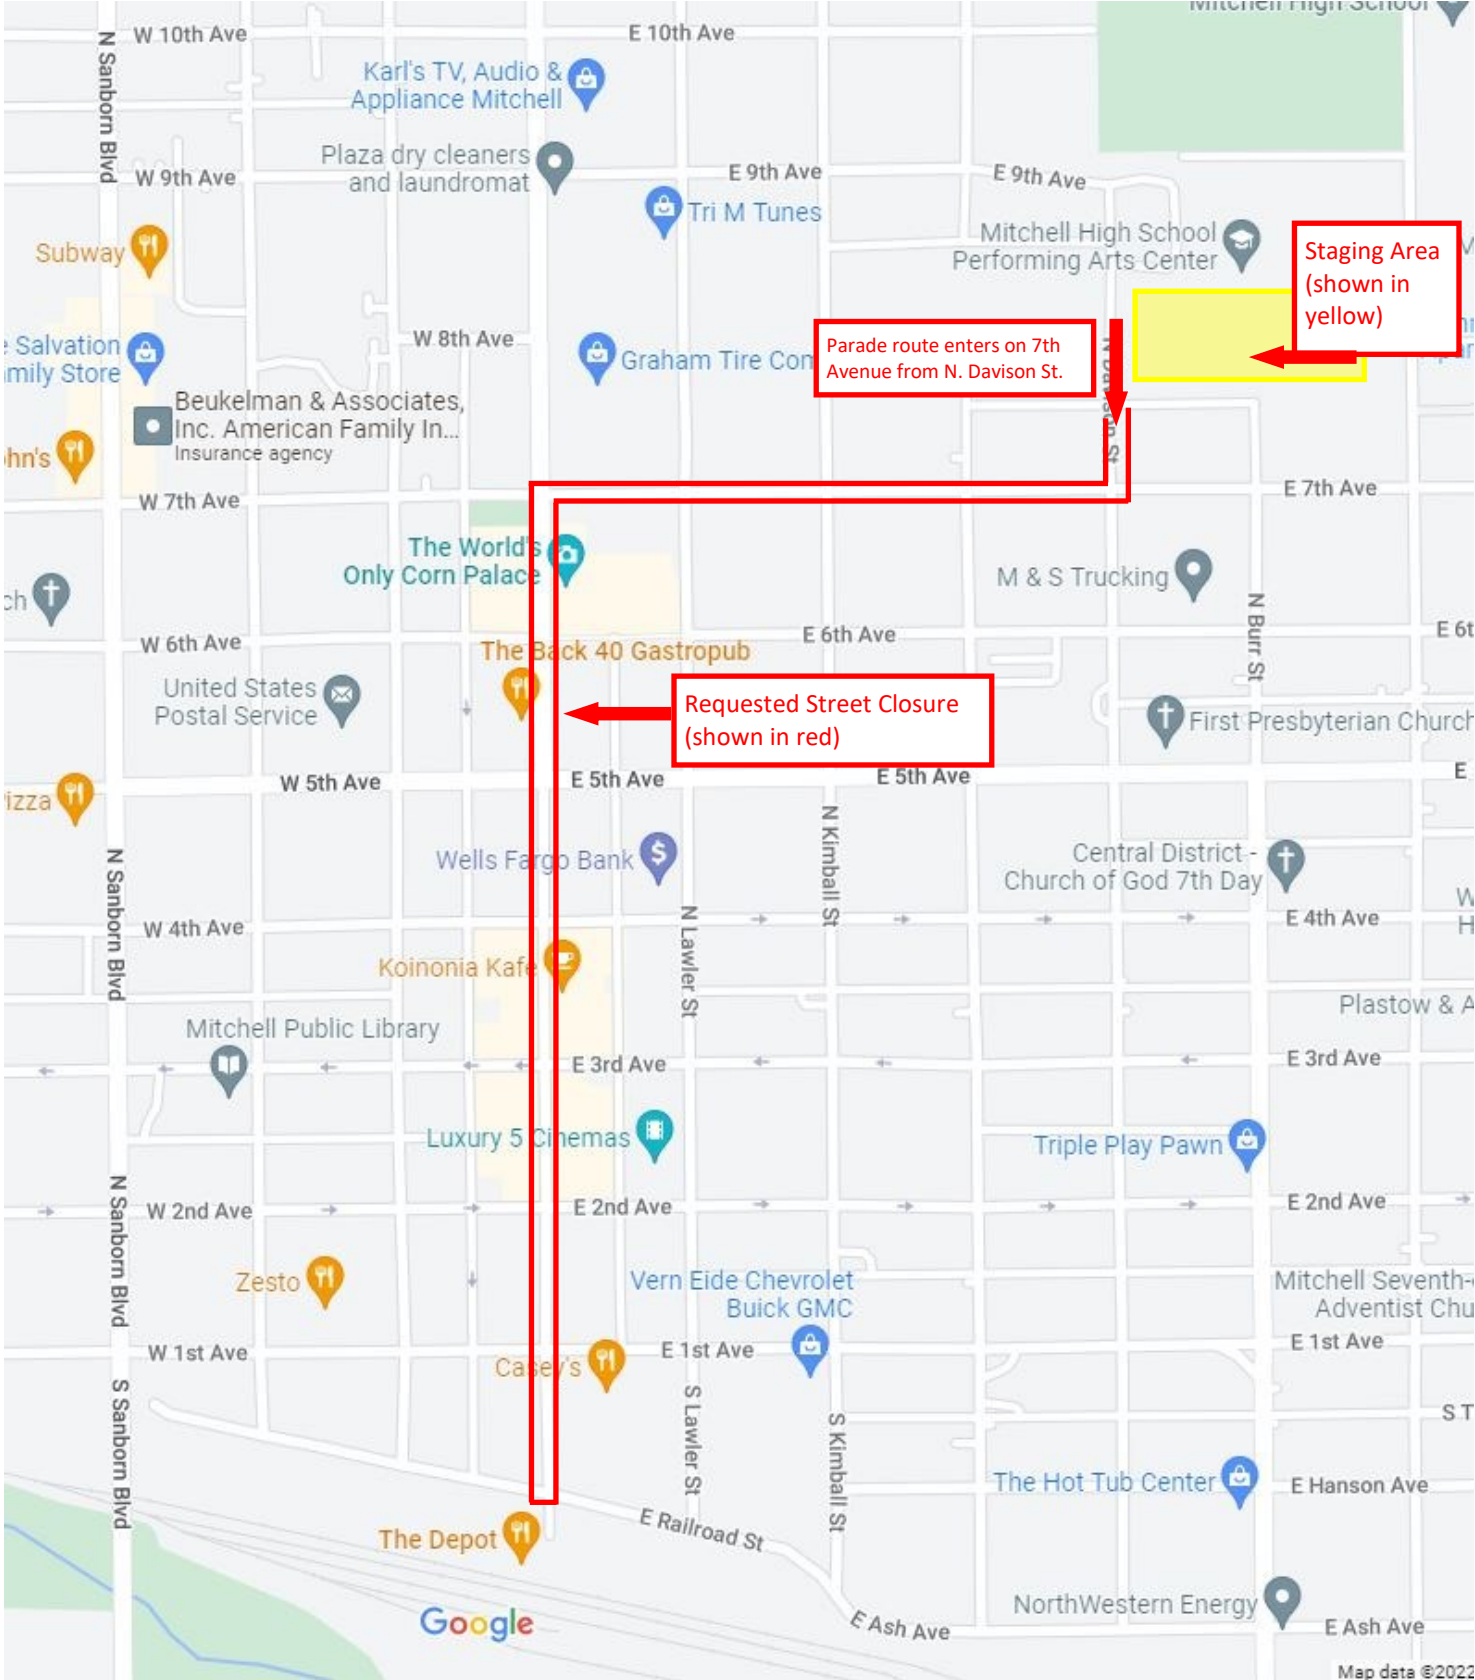

DWU Parade Route #1

DWU Parade Route #2

Staging Area
(shown in yellow)

Parade route enters on 7th
Avenue

Requested Street Closure
(shown in red)

DWU Parade Route #3

DWU Parade Route #4

Staging Area
(shown in
yellow)

Parade route enters on 7th
Avenue from N. Davison St.

Requested Street Closure
(shown in red)