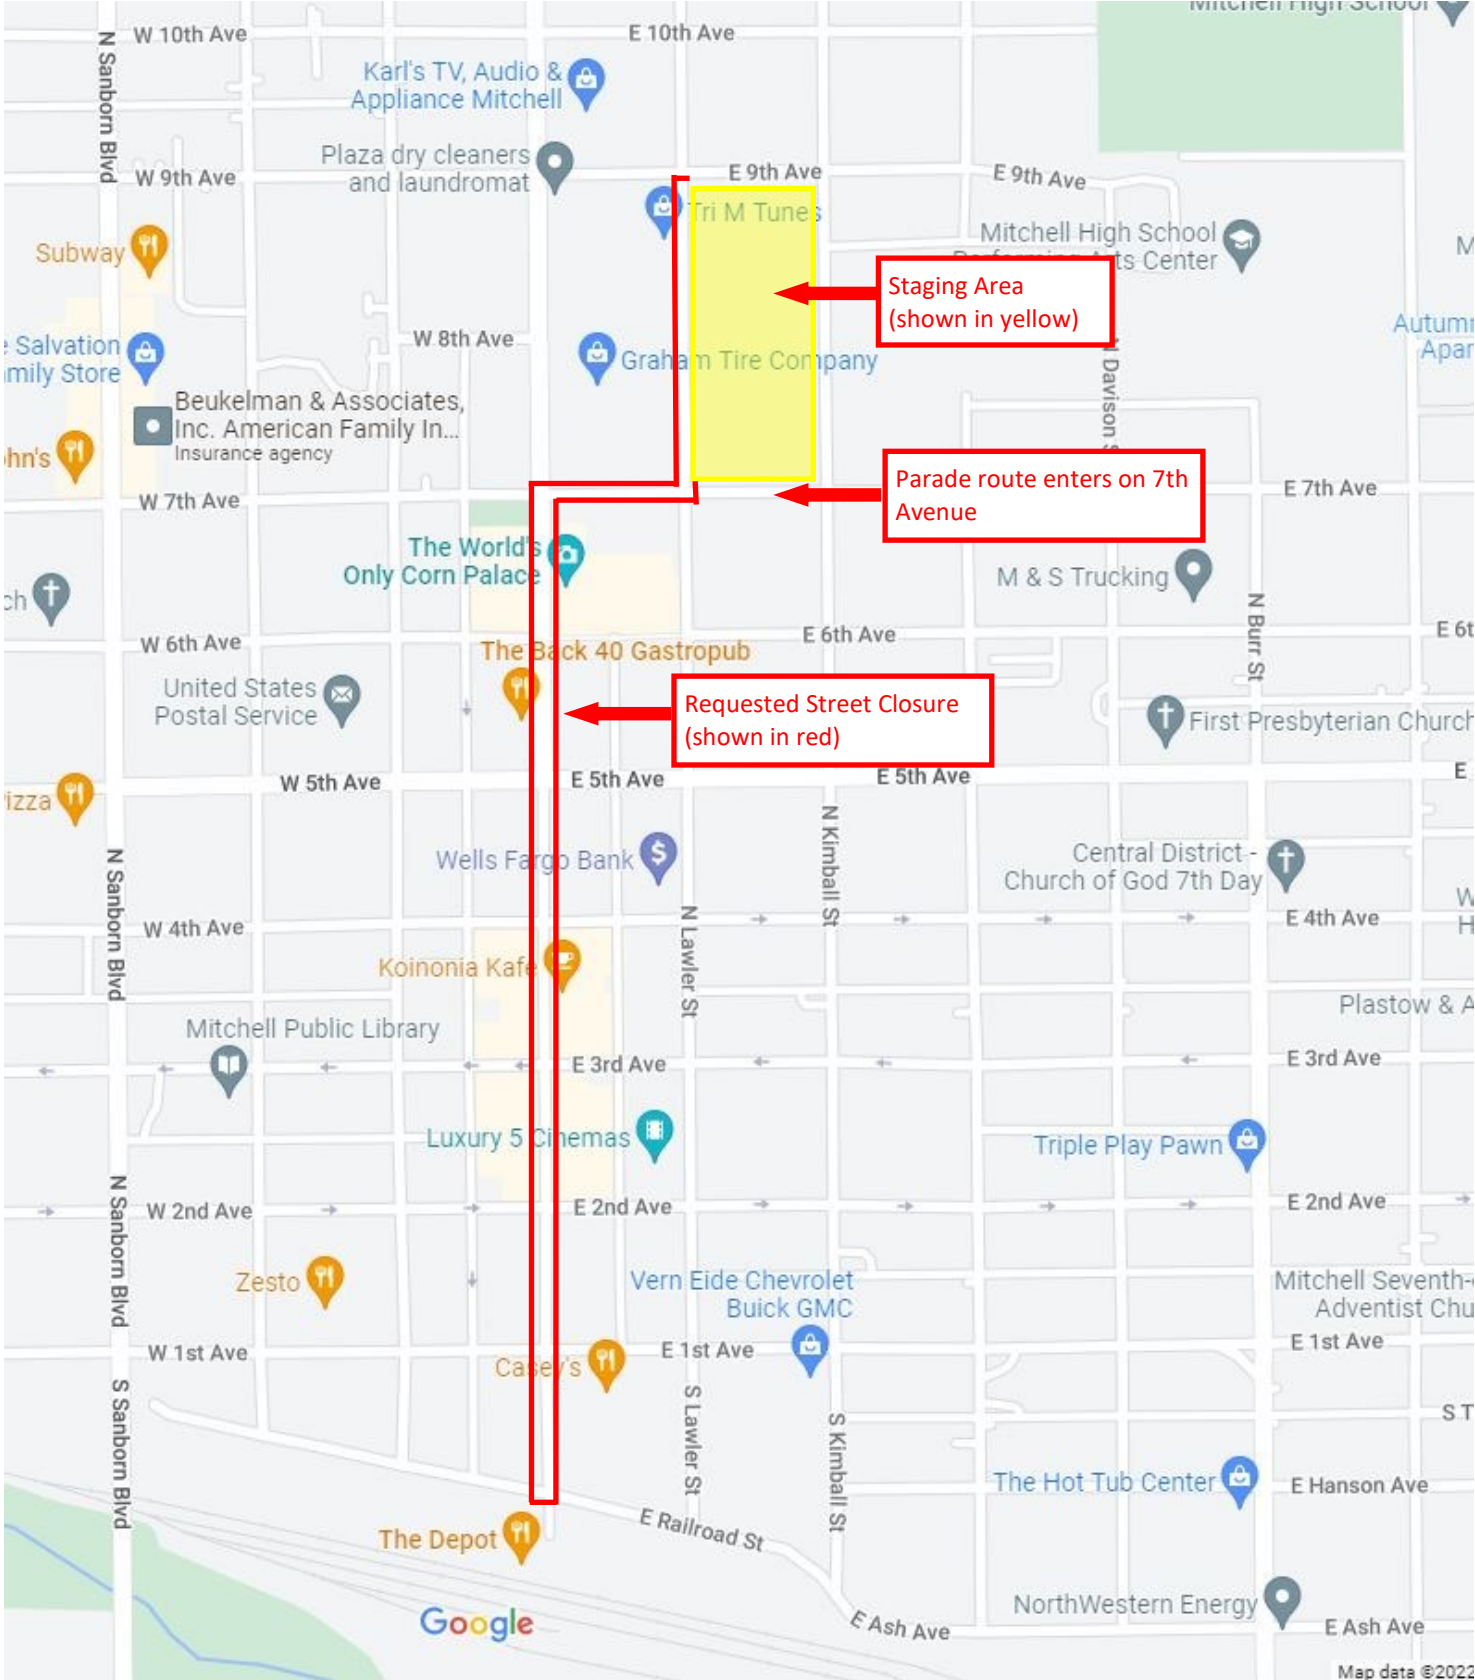

DWU Parade Route #1

DWU Parade Route #2

Staging Area
(shown in yellow)

Parade route enters on 7th
Avenue

Requested Street Closure
(shown in red)

DWU Parade Route #3

DWU Parade Route #4

Staging Area
(shown in
yellow)

Parade route enters on 7th
Avenue from N. Davison St.

Requested Street Closure
(shown in red)