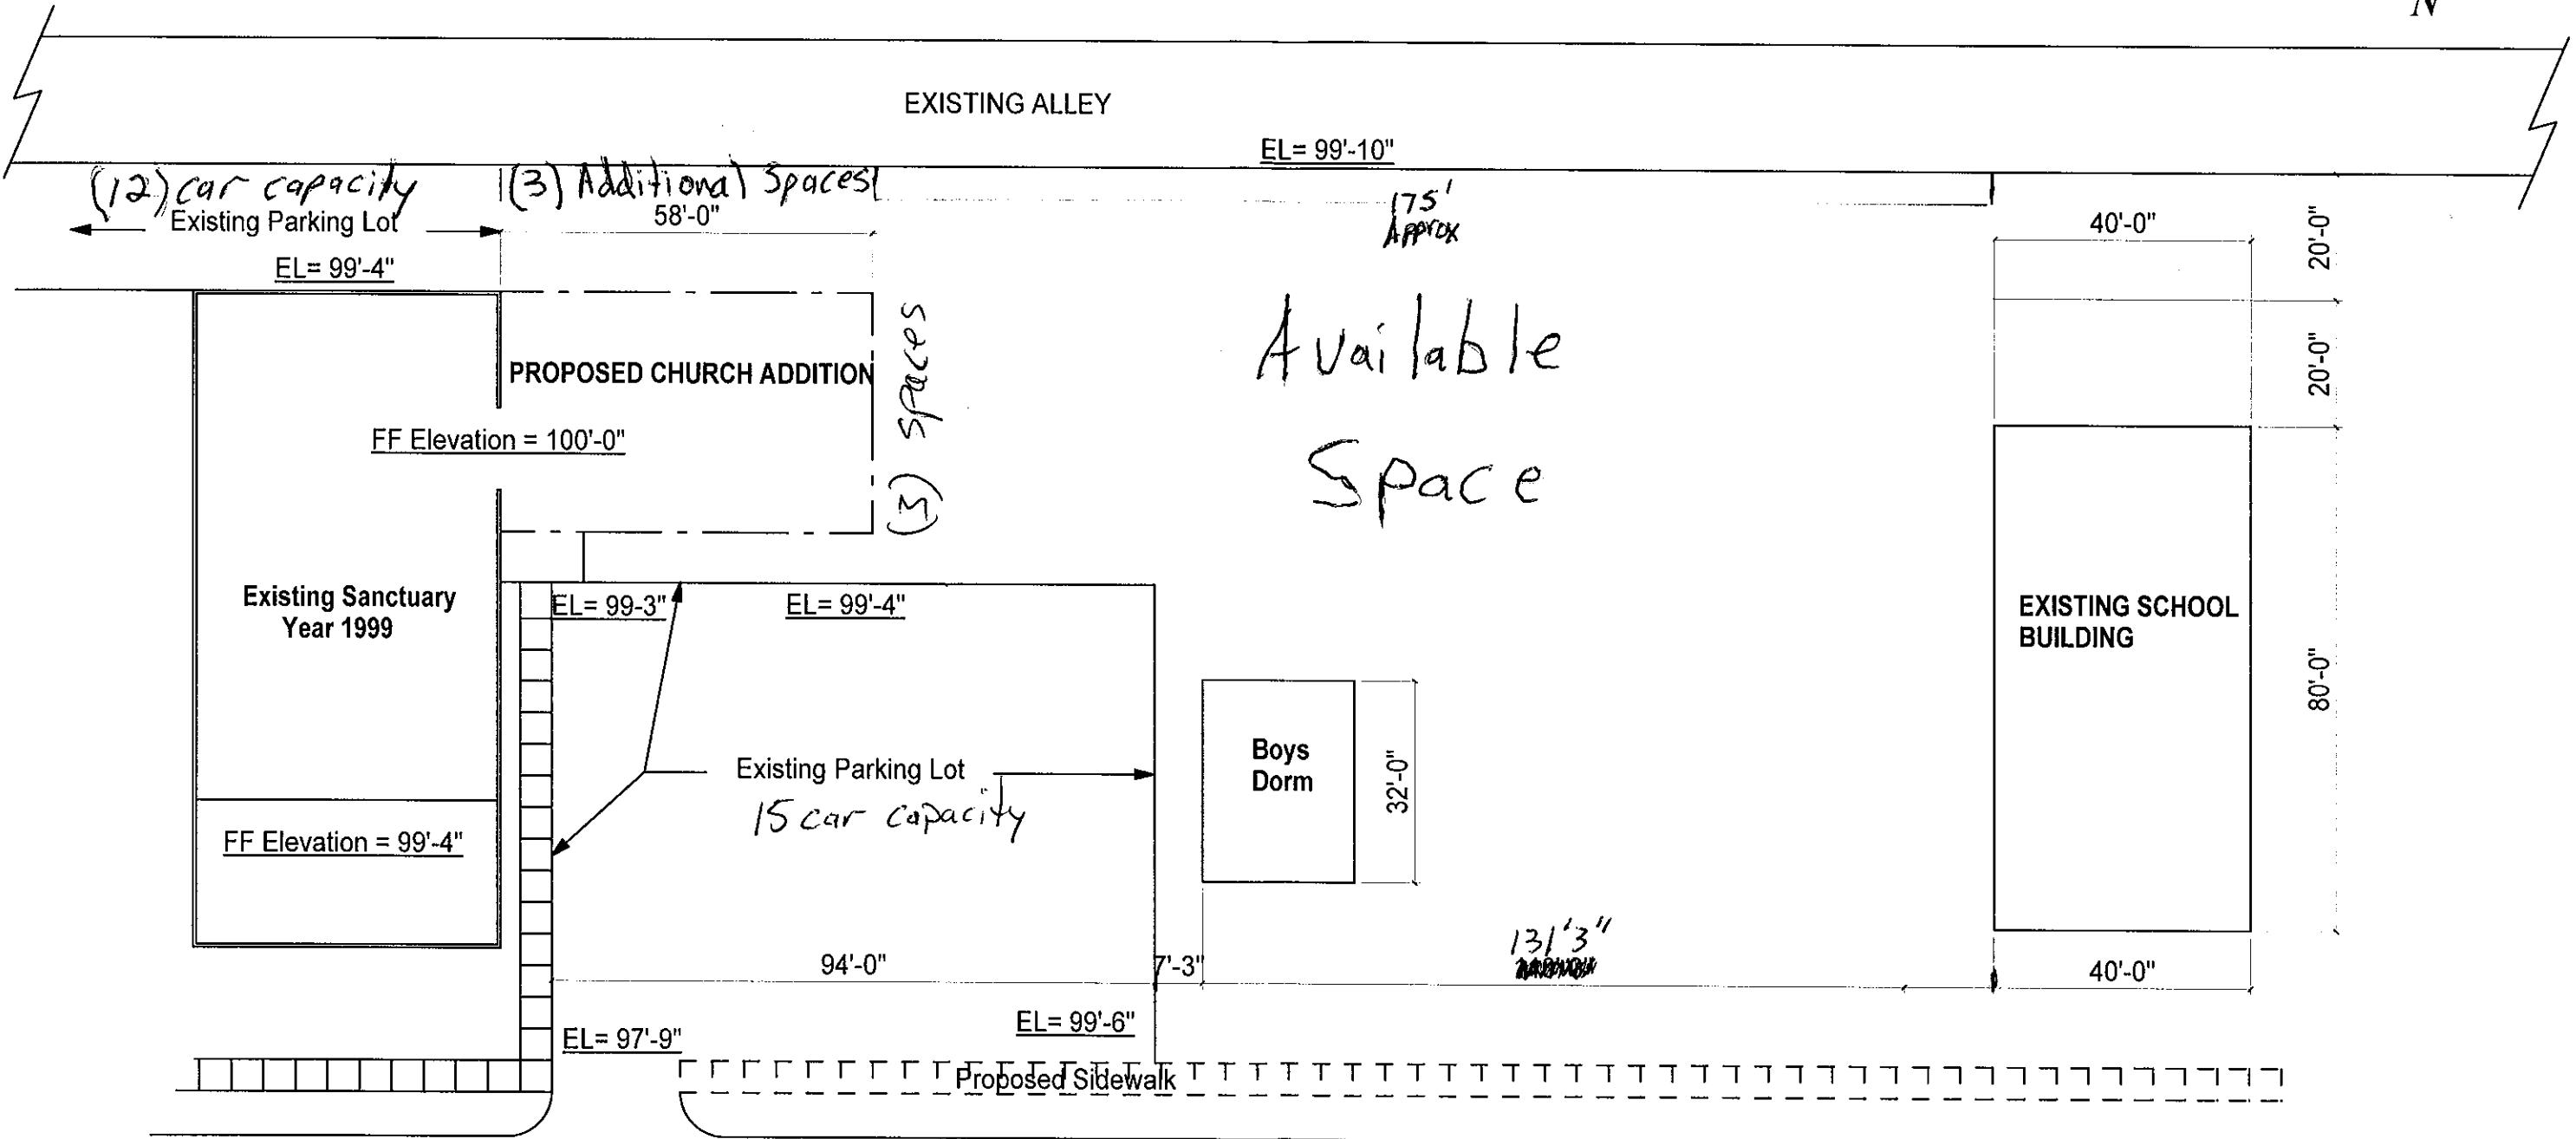

NOTE: Field Verify All Dimensions & Elevations

Faith Missionary Church 1029 E. 6th St Mitchell, SD 57301		
SITE PLAN		
PROJ: West Addition		
DRAWN BY: KH	DATE: 9/11/21	S.O. NO.
CONTR:	DWG: E1	