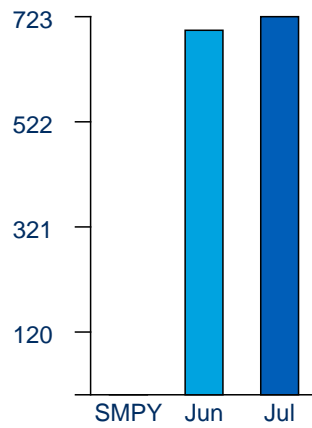

In July, 193 unique patrons used your library WiFi. On average, these patrons visited to use the WiFi on just under 3 individual days.

Change from prior month

723 ↑ 3.73%

Monthly Sessions

538 ↓ -8.19%

Total Visits

193 ↓ -11.87%

Unique Visitors

2.79 ↑ 4.1%

Average Return Rate

Total Monthly Session Count

Total Monthly Visits

*SMPY: Same Month Prior Year

Average Daily Visits

Average Peak Hourly