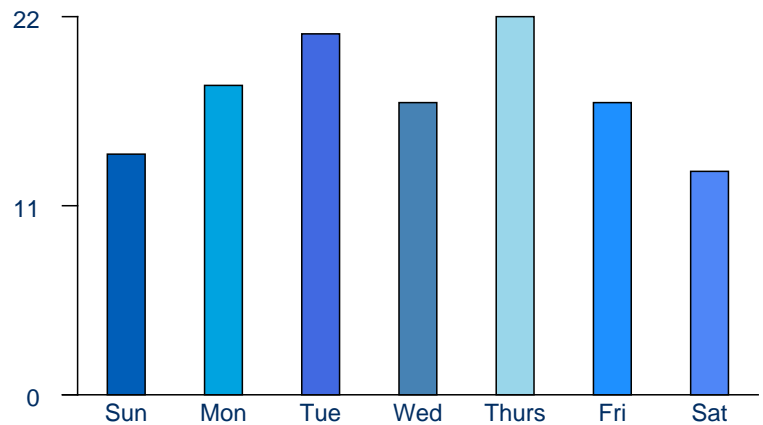

In July, 193 unique patrons used your library WiFi. On average, these patrons visited to use the WiFi on just under 3 individual days.

Change from prior month

723 ↑ 3.73%

Monthly Sessions

538 ↓ -8.19%

Total Visits

193 ↓ -11.87%

Unique Visitors

2.79 ↑ 4.1%

Average Return Rate

Total Monthly Session Count

Total Monthly Visits

*SMPY: Same Month Prior Year

Average Daily Visits

Average Peak Hourly