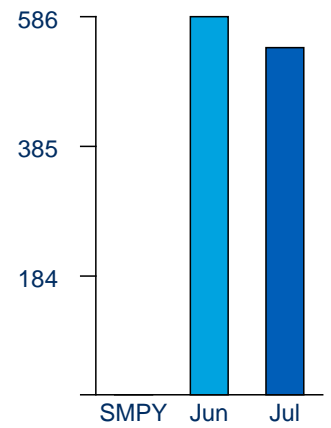

In July, 193 unique patrons used your library WiFi. On average, these patrons visited to use the WiFi on just under 3 individual days.

Change from prior month

723 ↑ 3.73%

Monthly Sessions

538 ↓ -8.19%

Total Visits

193 ↓ -11.87%

Unique Visitors

2.79 ↑ 4.1%

Average Return Rate

Total Monthly Session Count

Total Monthly Visits

*SMPY: Same Month Prior Year

Average Daily Visits

Average Peak Hourly