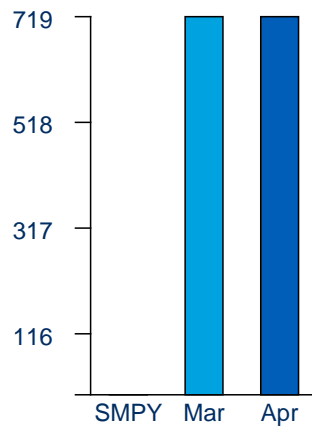

In April, 185 unique patrons used your library WiFi. On average, these patrons visited to use the WiFi on just under 4 individual days.

Change from prior month

719 ↓ 0%

Monthly Sessions

566 ↑ 0.18%

Total Visits

185 ↓ -5.61%

Unique Visitors

3.06 ↑ 6.25%

Average Return Rate

Total Monthly Session Count

Total Monthly Visits

\*SMPY: Same Month Prior Year

Average Daily Visits

Average Peak Hourly