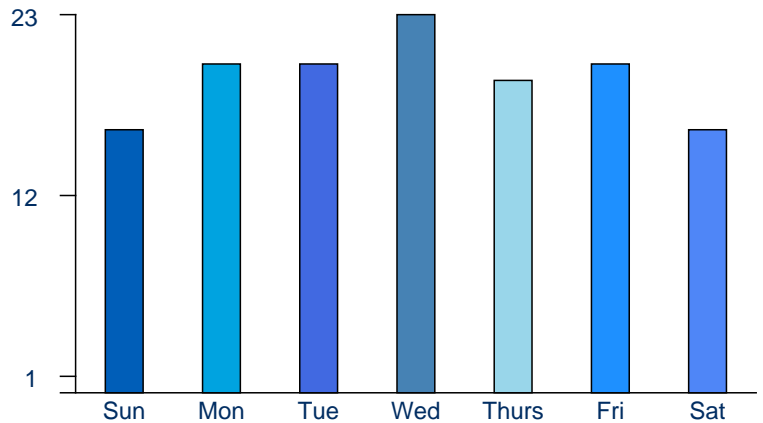

In April, 185 unique patrons used your library WiFi. On average, these patrons visited to use the WiFi on just under 4 individual days.

Change from prior month

719 ↓ 0%

Monthly Sessions

566 ↑ 0.18%

Total Visits

185 ↓ -5.61%

Unique Visitors

3.06 ↑ 6.25%

Average Return Rate

Total Monthly Session Count

Total Monthly Visits

\*SMPY: Same Month Prior Year

Average Daily Visits

Average Peak Hourly