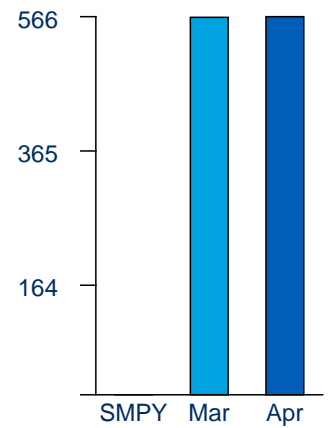

In April, 185 unique patrons used your library WiFi. On average, these patrons visited to use the WiFi on just under 4 individual days.

Change from prior month

719 ↓ 0%

Monthly Sessions

566 ↑ 0.18%

Total Visits

185 ↓ -5.61%

Unique Visitors

3.06 ↑ 6.25%

Average Return Rate

Total Monthly Session Count

Total Monthly Visits

\*SMPY: Same Month Prior Year

Average Daily Visits

Average Peak Hourly