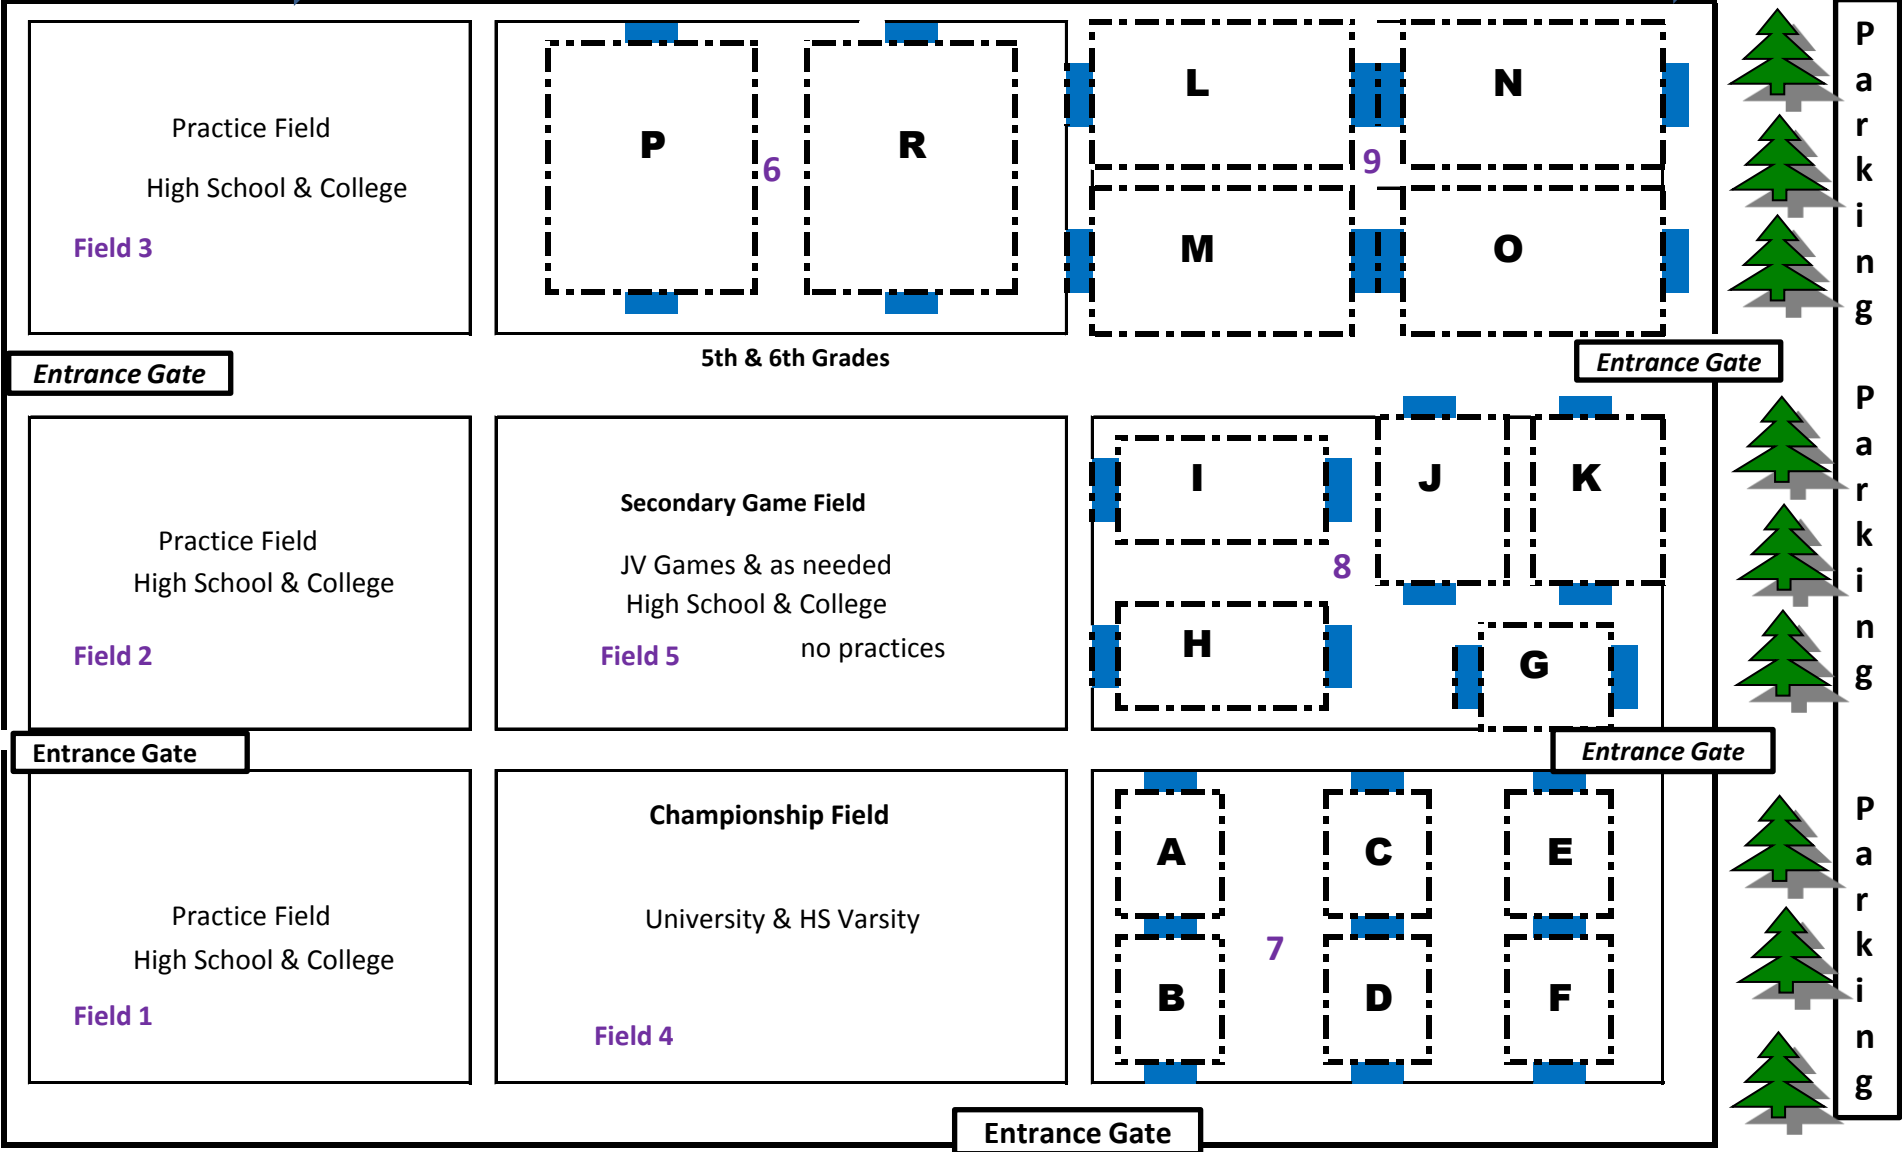

Ohlman Street →

Field 10 - practice field →

↑ Industrial Road

west
south north
east

spring 2011

**There is parking here and on the north side.  
 Concessions & Restrooms will be open.**